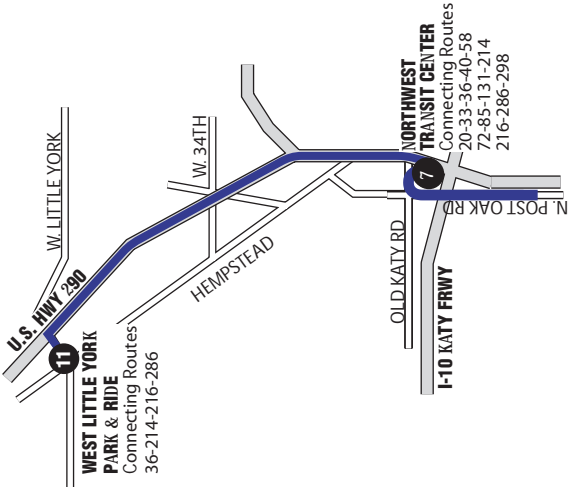

## 286 West Little York/NWTC Weekday Inbound

Footnotes:

\$ Rush Hour Trips.  
Full Fare Charged.

	11 W Little York Park & Ride	7 Northwest Transit Center	4 Post Oak & West Loop	3 Post Oak & Westheimer	2 Lakes on Post Oak	1 Greenway Plaza & Richmond
AM Peak / 5-9 am						
\$	5:15	5:30	5:37	5:44	5:48	5:56
\$	5:50	6:05	6:12	6:19	6:23	6:31
\$	6:10	6:25	6:33	6:41	6:45	6:53
\$	6:25	6:40	6:48	6:56	7:00	7:08
\$	6:40	6:55	7:03	7:11	7:15	7:23
\$	6:55	7:10	7:18	7:26	7:30	7:38
\$	7:10	7:25	7:33	7:41	7:45	7:53
\$	7:30	7:45	7:53	8:01	8:05	8:13
\$	7:50	8:05	8:13	8:21	8:25	8:33
\$	8:15	8:30	8:38	8:46	8:50	8:58
PM Peak / 3-7 pm						
	4:00	4:15				4:35
	4:15	4:30				4:50
	4:40	4:55				5:15
	4:55	5:10				5:30
	5:15	5:30				5:50

## 286 West Little York/NWTC Weekday Outbound

Footnotes:

\$ Rush Hour Trips.  
Full Fare Charged.

	1 Greenway Plaza & Richmond	2 Lakes on Post Oak	3 Post Oak & Westheimer	4 Post Oak & West Loop	6 610 West Loop & Memorial	7 Northwest Transit Center	11 W Little York Park & Ride
AM Peak / 5-9 am							
	6:05					6:25	6:40
	6:40					7:00	7:15
	7:00					7:20	7:35
	7:30					7:50	8:05
PM Peak / 3-7 pm							
\$	3:05	3:13	3:17	3:25	3:33	3:39	3:54
\$	3:20	3:28	3:32	3:40	3:48	3:54	4:09
\$	3:35	3:43	3:47	3:55	4:03	4:09	4:24
\$	3:50	3:58	4:02	4:10	4:18	4:24	4:39
\$	4:05	4:13	4:17	4:25	4:33	4:39	4:54
\$	4:20	4:28	4:32	4:40	4:48	4:54	5:09
\$	4:35	4:43	4:47	4:55	5:03	5:09	5:24
\$	4:50	4:58	5:02	5:10	5:18	5:24	5:39
\$	5:05	5:13	5:17	5:25	5:33	5:39	5:54
\$	5:20	5:28	5:32	5:40	5:48	5:54	6:09
\$	5:45	5:53	5:57	6:05	6:13	6:19	6:34
\$	6:10	6:18	6:22	6:30	6:38	6:44	6:59

**Park & Ride Lots Zone to Northwest Transit Center/286 West Little York**

**Park & Ride Lots Zone/ 283 Kuykendahl thru Downtown**

**LEGEND**

- Regular Route
- METRO Rail Line
- Point where time is shown on schedule. Time points can be used as references to estimate when the bus will arrive at your stop.
- Greenway Plaza
- Transportation Center
- Greenway Plaza
- The Galleria
- Cullen Center