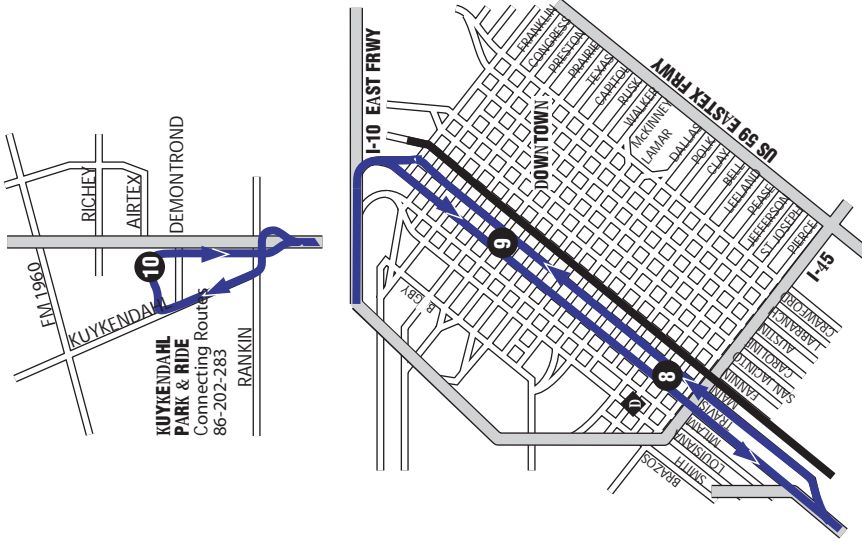

## 286 West Little York/NWTC Weekday Outbound

Footnotes:

\$ Rush Hour Trips.  
Full Fare Charged.

	1 Greenway Plaza & Richmond	2 Lakes on Post Oak	3 Post Oak & Westheimer	4 Post Oak & West Loop	6 610 West Loop & Memorial	7 Northwest Transit Center	11 W Little York Park & Ride
AM Peak / 5-9 am							
	6:05					6:25	6:40
	6:40					7:00	7:15
	7:00					7:20	7:35
	7:30					7:50	8:05
PM Peak / 3-7 pm							
\$	3:05	3:13	3:17	3:25	3:33	3:39	3:54
\$	3:20	3:28	3:32	3:40	3:48	3:54	4:09
\$	3:35	3:43	3:47	3:55	4:03	4:09	4:24
\$	3:50	3:58	4:02	4:10	4:18	4:24	4:39
\$	4:05	4:13	4:17	4:25	4:33	4:39	4:54
\$	4:20	4:28	4:32	4:40	4:48	4:54	5:09
\$	4:35	4:43	4:47	4:55	5:03	5:09	5:24
\$	4:50	4:58	5:02	5:10	5:18	5:24	5:39
\$	5:05	5:13	5:17	5:25	5:33	5:39	5:54
\$	5:20	5:28	5:32	5:40	5:48	5:54	6:09
\$	5:45	5:53	5:57	6:05	6:13	6:19	6:34
\$	6:10	6:18	6:22	6:30	6:38	6:44	6:59

**Uptown/Greenway Zones/283 Kuykendahl | 286 W. Little York**

**Travel Time**

283 Kuykendahl Park & Ride Lot to/from Uptown/Greenway = approximately 60 minutes  
 286 West Little York Park & Ride Lot to/from Uptown/Greenway = approximately 40 minutes

**Park & Ride Lots Zone to Northwest Transit Center/286 West Little York**

**Park & Ride Lots Zone/ 283 Kuykendahl thru Downtown**

**LEGEND**

- Regular Route
- METRO Rail Line
- Point where time is shown on schedule. Time points can be used as references to estimate when the bus will arrive at your stop.
- Greenway Plaza
- Transportation Center
- Greenway Plaza
- The Galleria
- Cullen Center